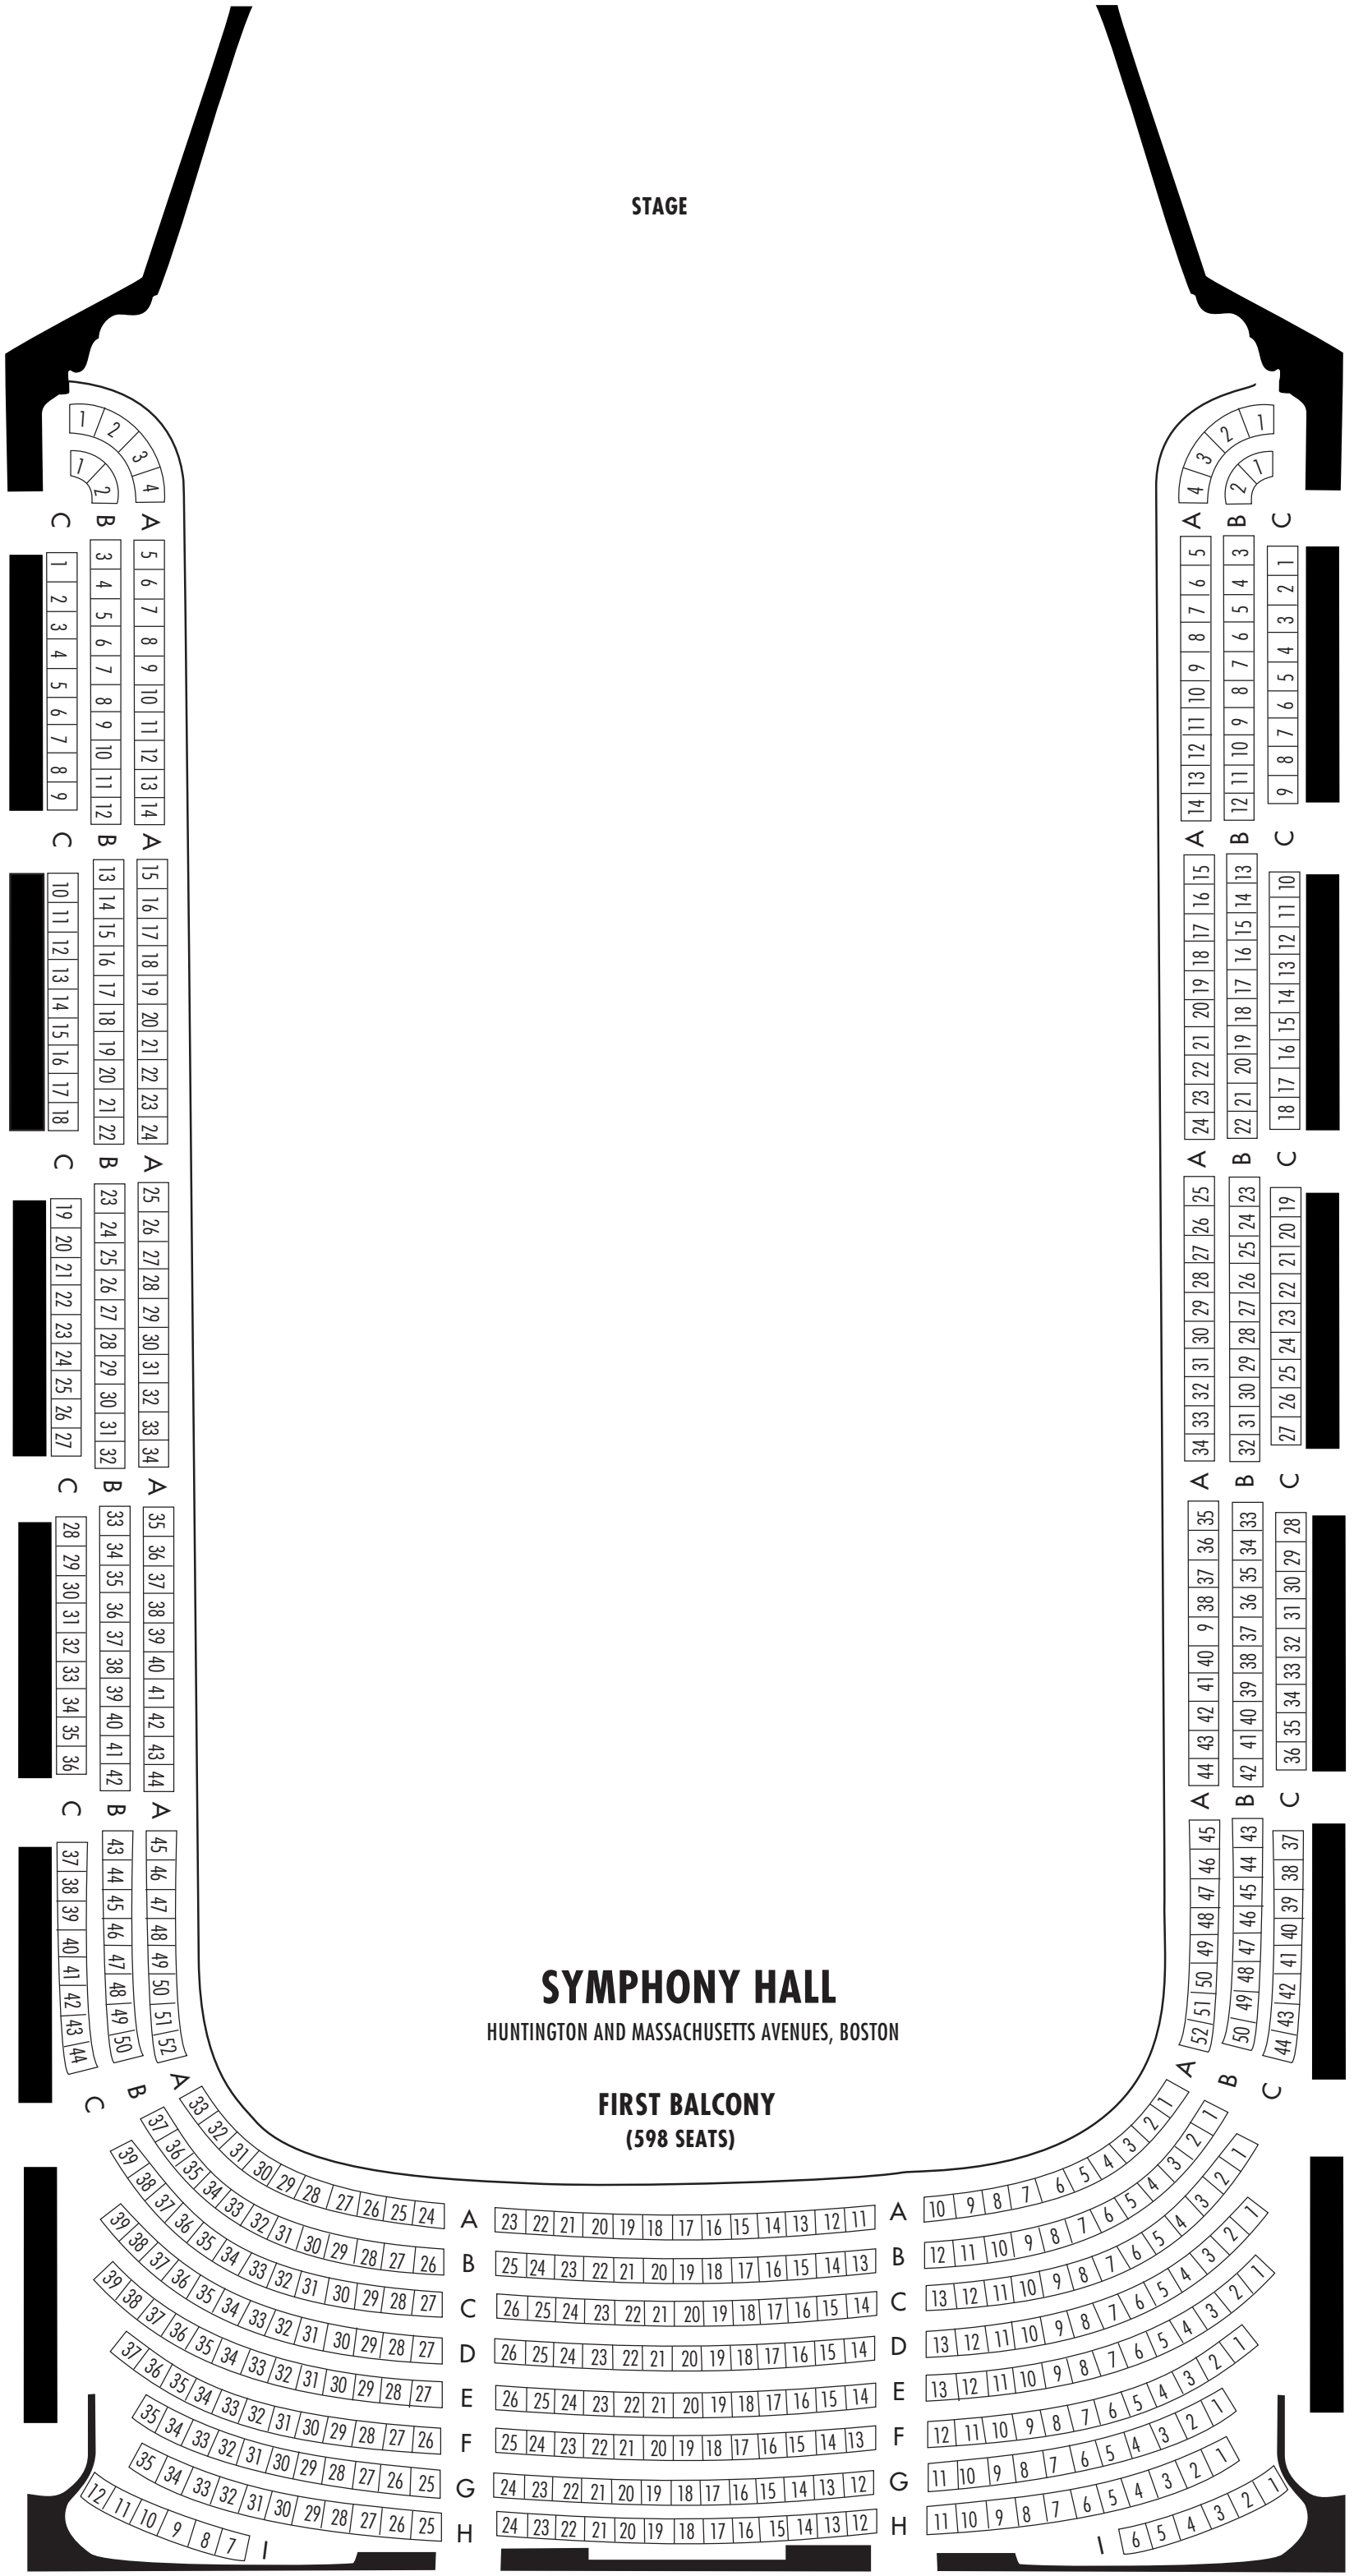

STAGE

SYMPHONY HALL SEATING PLAN

HUNTINGTON AND MASSACHUSETTS AVENUES, BOSTON

STAGE

SYMPHONY HALL

HUNTINGTON AND MASSACHUSETTS AVENUES, BOSTON

FIRST BALCONY
(598 SEATS)

STAGE

SECOND BALCONY
(541 SEATS)

SYMPHONY HALL

HUNTINGTON AND MASSACHUSETTS AVENUES, BOSTON