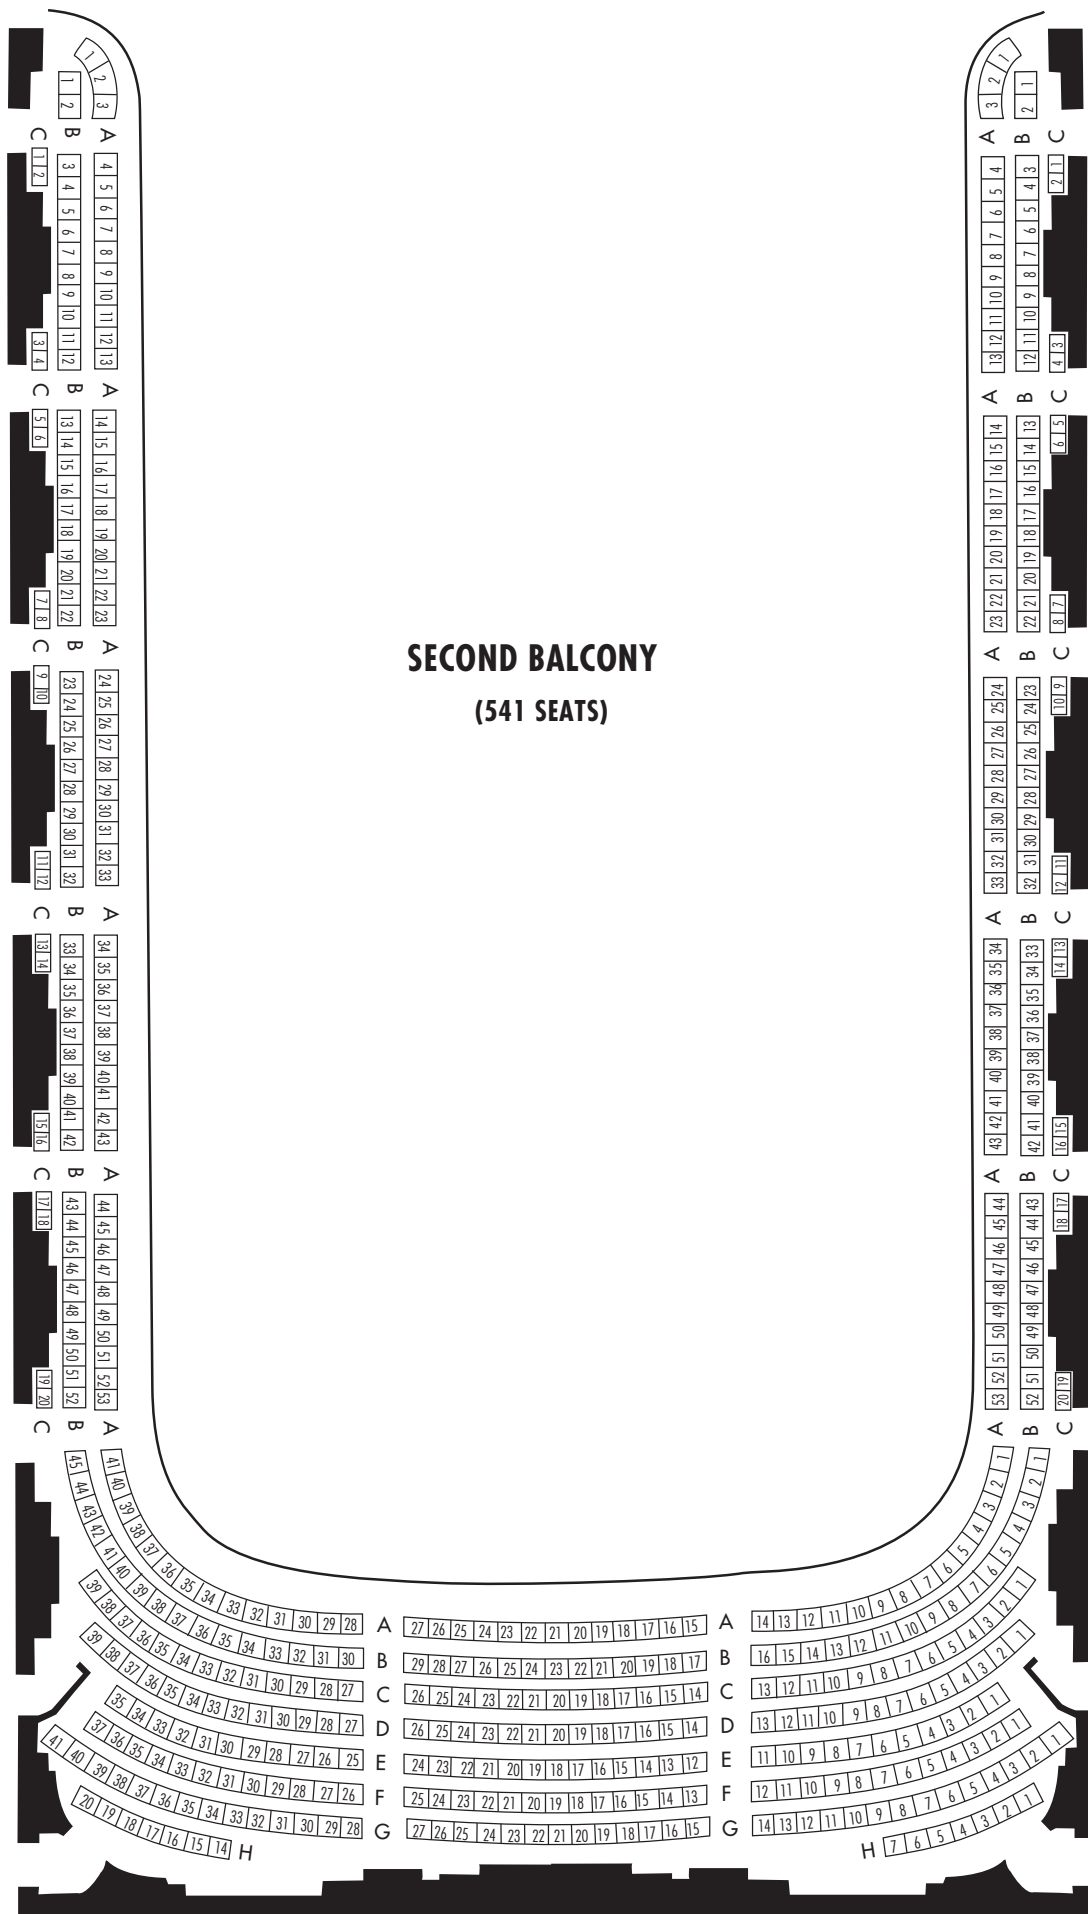

STAGE

SYMPHONY HALL SEATING PLAN

HUNTINGTON AND MASSACHUSETTS AVENUES, BOSTON

STAGE

SYMPHONY HALL

HUNTINGTON AND MASSACHUSETTS AVENUES, BOSTON

FIRST BALCONY
(598 SEATS)

STAGE

SECOND BALCONY
(541 SEATS)

SYMPHONY HALL

HUNTINGTON AND MASSACHUSETTS AVENUES, BOSTON