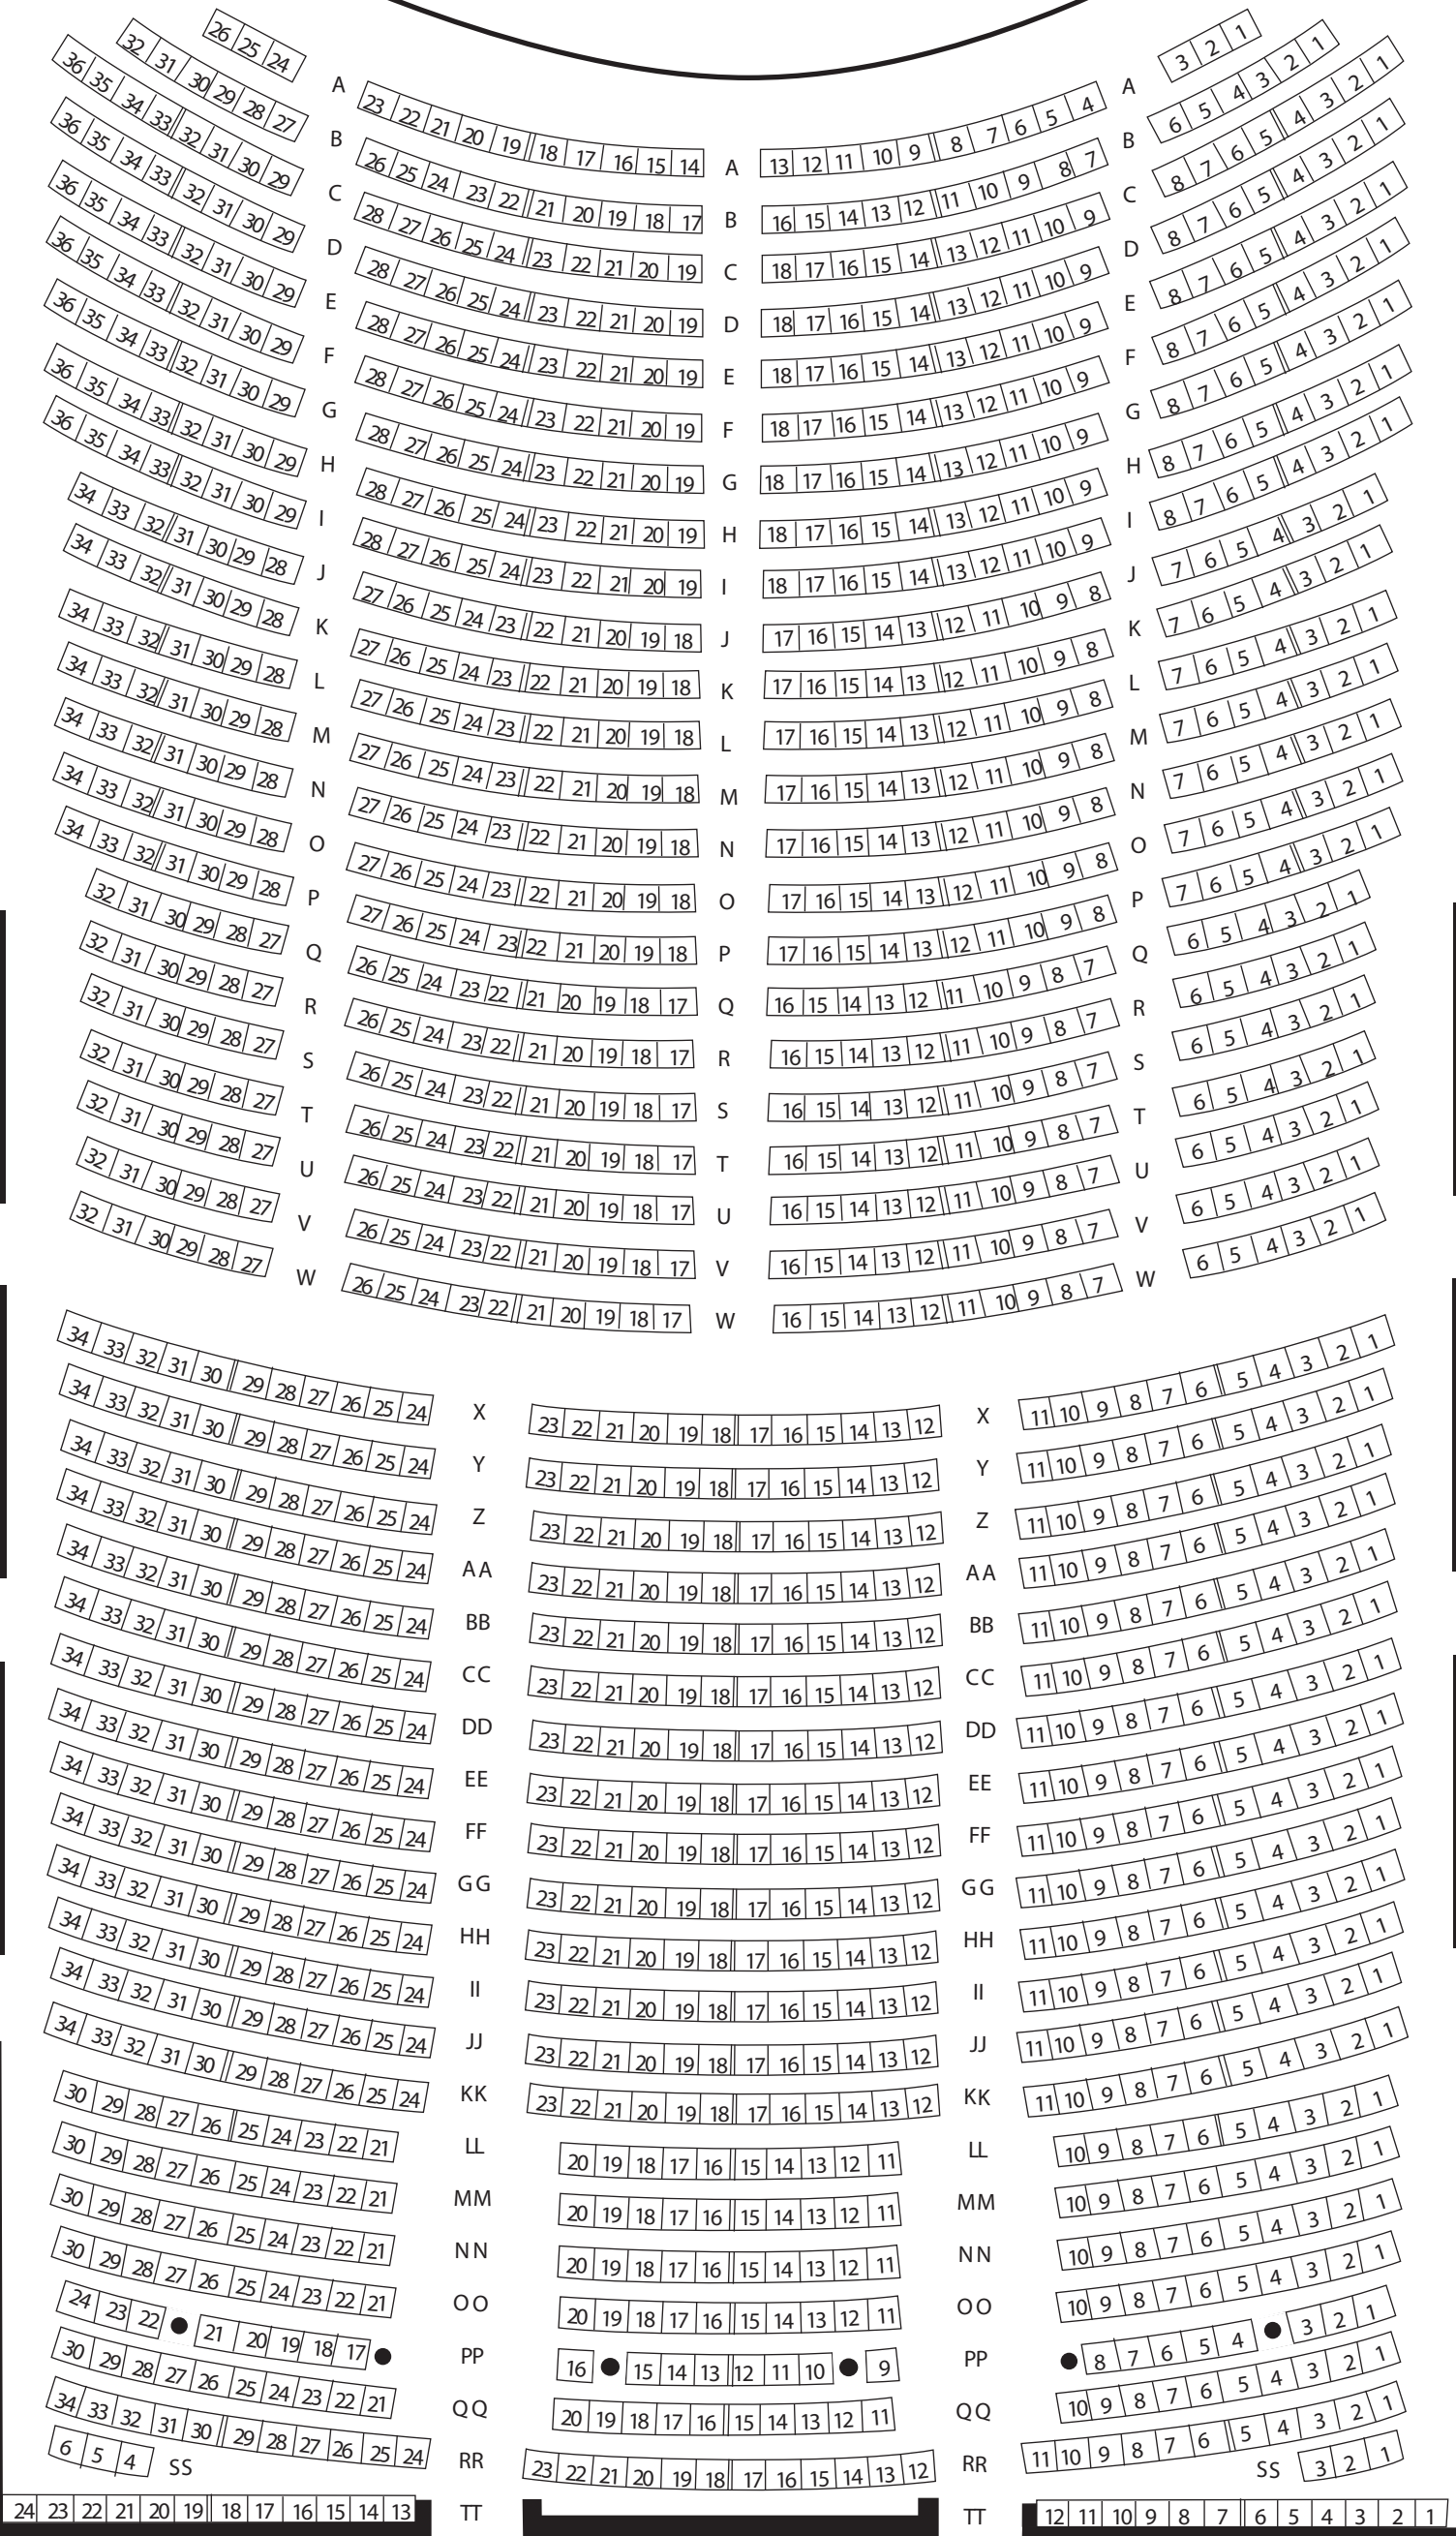

STAGE

SYMPHONY HALL SEATING PLAN

HUNTINGTON AND MASSACHUSETTS AVENUES, BOSTON

STAGE

SYMPHONY HALL

HUNTINGTON AND MASSACHUSETTS AVENUES, BOSTON

FIRST BALCONY
(598 SEATS)

STAGE

SECOND BALCONY
(541 SEATS)

SYMPHONY HALL

HUNTINGTON AND MASSACHUSETTS AVENUES, BOSTON